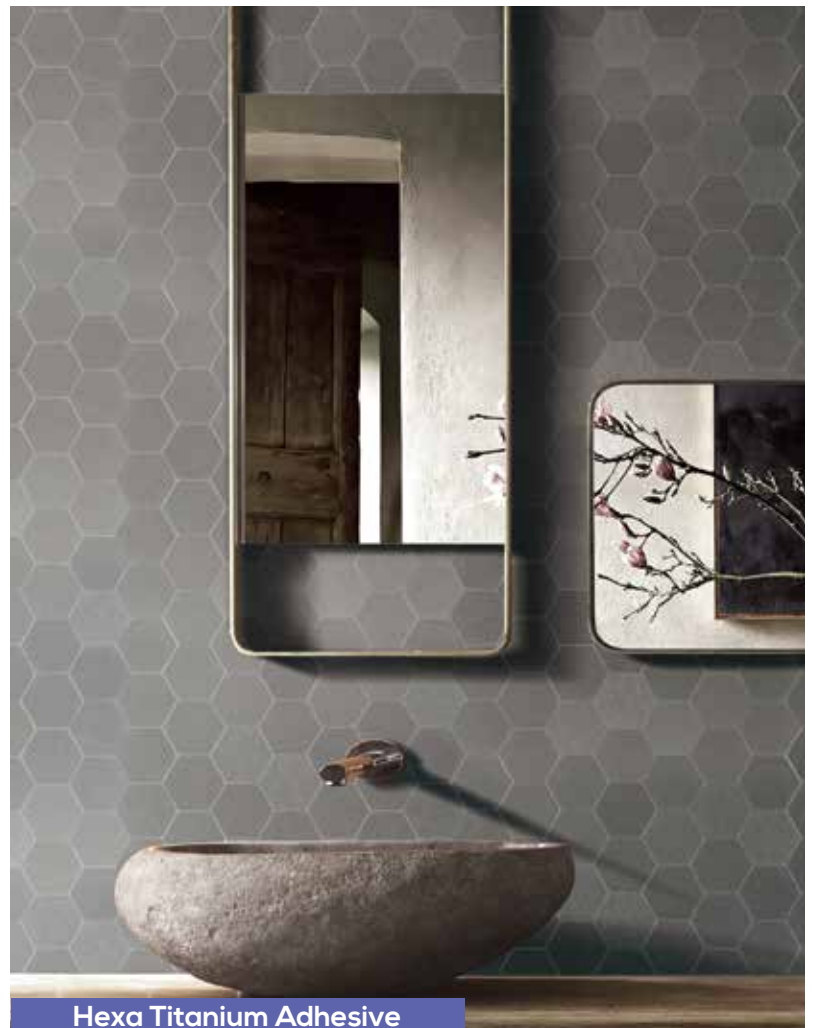

Hexa Titanium Adhesive